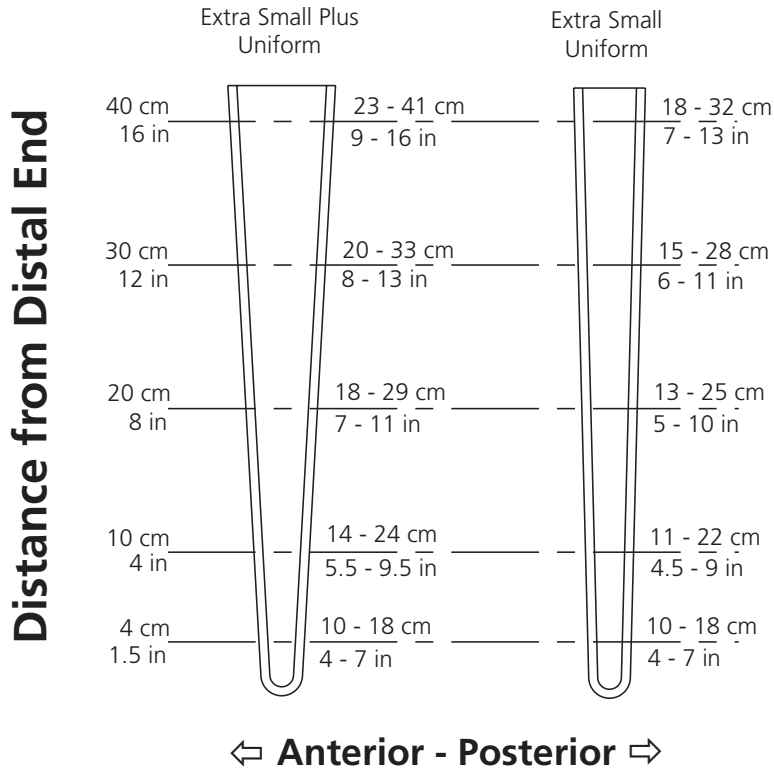

## Alpha® P-POD™ Liner Sizing Guide

Please refer to the illustrations for recommendations for fitting AlphaP-POD Liners by WillowWood. Shown below are limb circumferences that the liners will fit, measured at several points from the distal end.