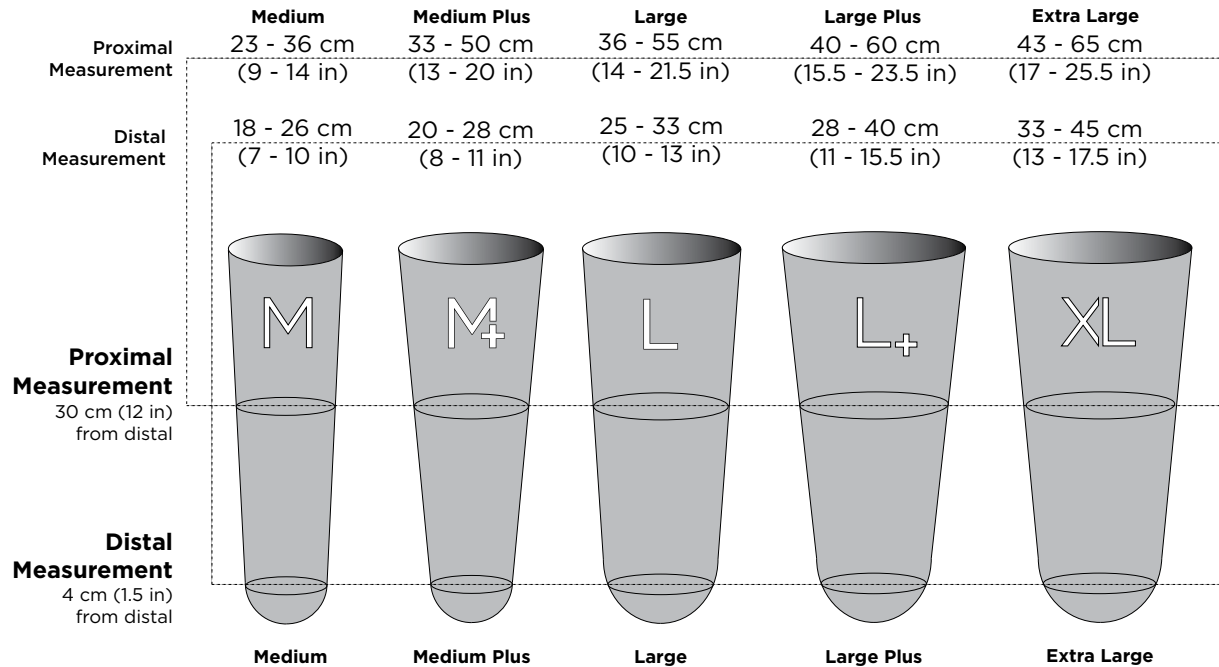

Alpha SmartTemp™ Liners Sizing Guide: Uniform Profile

Please refer to the illustrations for recommendations for fitting Alpha SmartTemp Liners. Shown below are limb circumferences that the various liners will fit, measured at 4 cm (1.5 in) and 30 cm (12 in) from the distal end.

NOTE: Accordion distal umbrella sizes change with each size liner.

Part Numbers

Locking	T351-5360	T351-5364	T351-5366	T351-5368	T351-5367
Cushion	T350-5360	T350-5364	T350-5366	T350-5368	T350-5367

WillowWood®