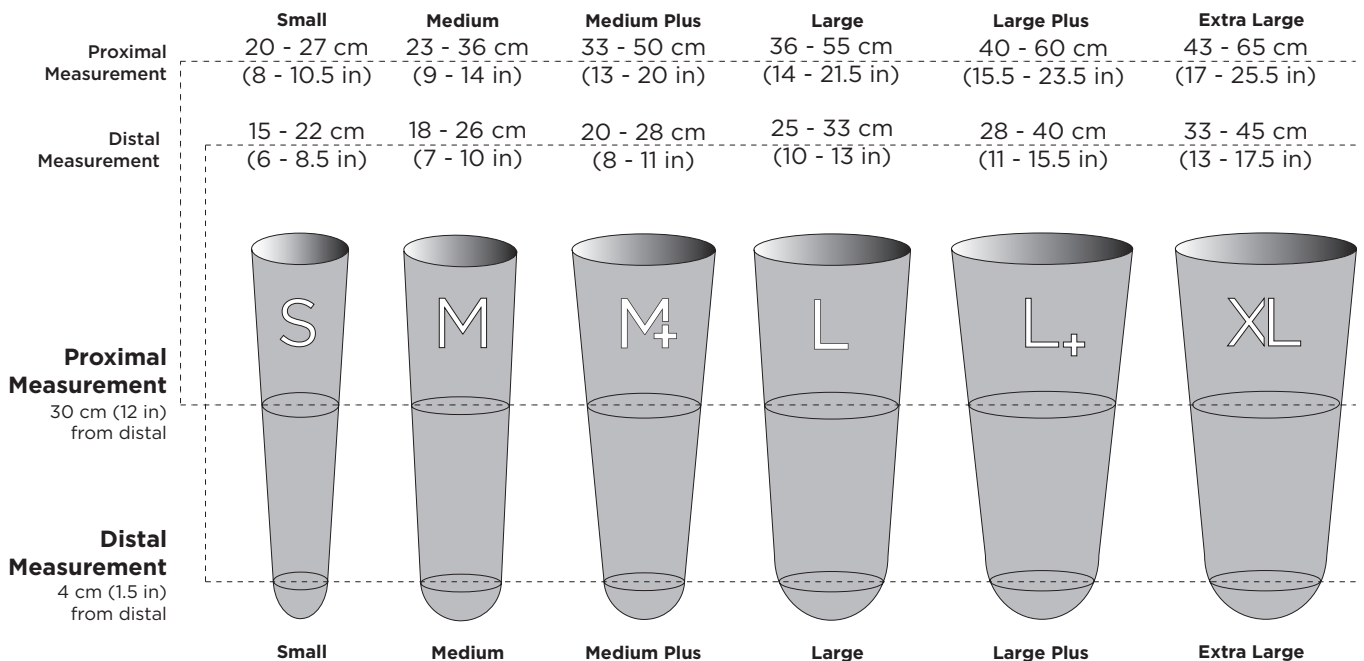

Alpha Hybrid Liner Sizing Guide

Please refer to the illustrations for recommendations for fitting Alpha Hybrid Liners. Shown below are limb circumferences that the various liners will fit, measured at 4 cm (1.5 in) and 30 cm (12 in) from the distal end.

Alpha Hybrid Liner with Progressive Profile Sizing Guide

NOTE: Accordion distal umbrella sizes change with each size liner.

Alpha Hybrid Liner with Uniform Profile Sizing Guide

*WillowWood*TM