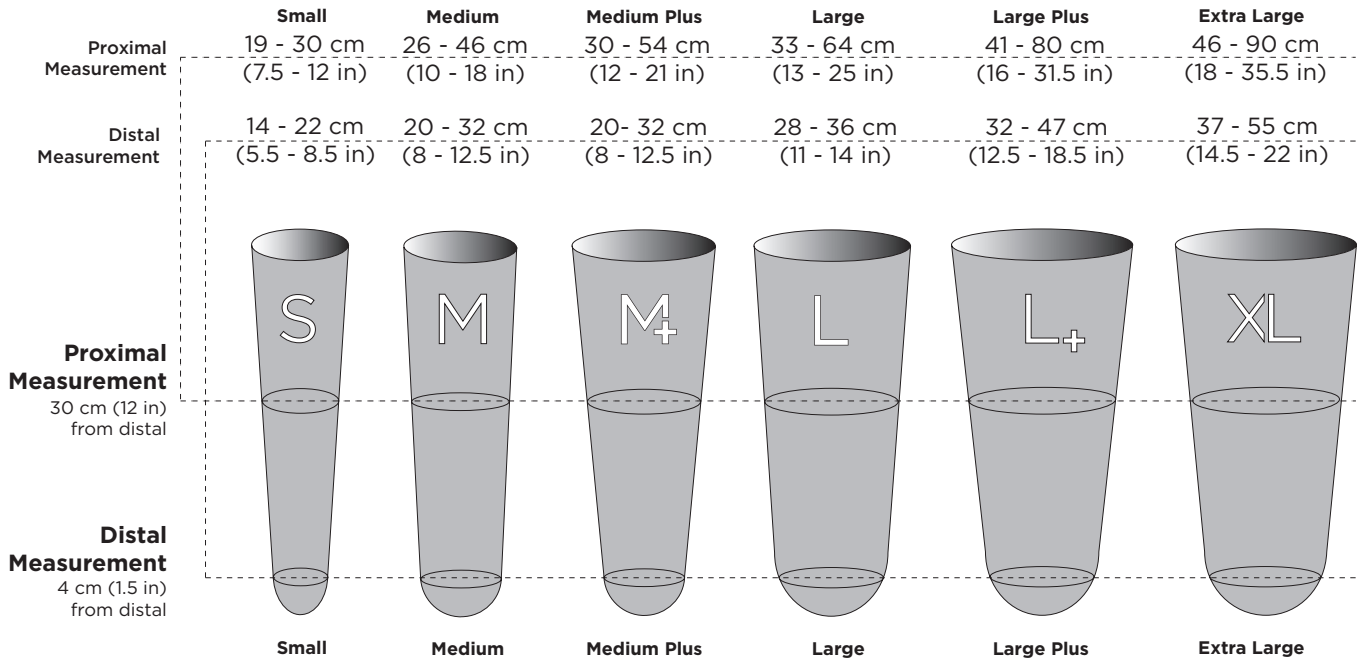

Alpha Hybrid Liner Sizing Guide

Please refer to the illustrations for recommendations for fitting Alpha Hybrid Liners. Shown below are limb circumferences that the various liners will fit, measured at 4 cm (1.5 in) and 30 cm (12 in) from the distal end.

Alpha Hybrid Liner with Progressive Profile Sizing Guide

NOTE: Accordion distal umbrella sizes change with each size liner.

Alpha Hybrid Liner with Uniform Profile Sizing Guide

*WillowWood*TM